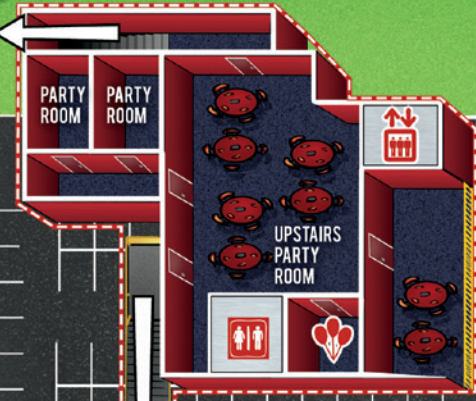

FACILITY MAP

 **The
Funplex**

182 Rt. 10 West • East Hanover, NJ
973-428-1166 • www.thefunplex.com

The Funplex

EAST HANOVER, NJ

-  RESTROOMS
-  FOOD
-  TICKET REDEMPTION
-  ATM
-  TOKEN MACHINE
-  FRONT DESK
-  PARTY OFFICE
-  ELEVATOR

SUMMER CAMP AREA

The Splashplex

UPSTAIRS

BUS PARKING

TO UPSTAIRS PARTY ROOM

MAIN ENTRANCE

PARKING

KRISTIE'S SCHOOL OF FISH

PARTY ROOM

TO UPSTAIRS PARTY ROOM

KITCHEN

SWIM SCHOOL ENTRANCE

ARCADE

Foam & Frenzy

SUPER TWISTER

FREE FALL