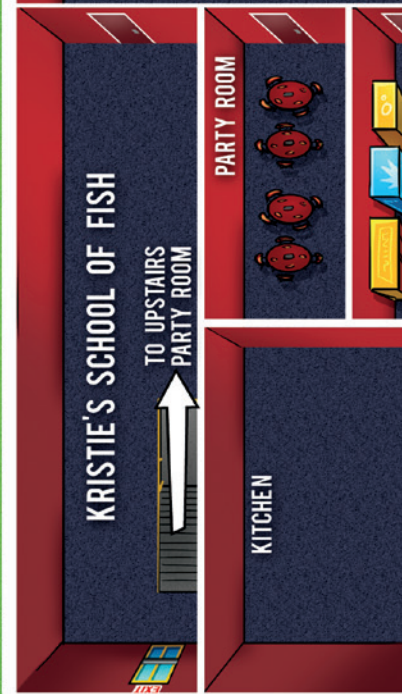

SUMMER CAMP AREA

The Splashplex

UPSTAIRS

BUS PARKING

TO UPSTAIRS PARTY ROOM

MAIN ENTRANCE

PARKING

KRISTIE'S SCHOOL OF FISH

PARTY ROOM

TO UPSTAIRS PARTY ROOM

KITCHEN

SWIM SCHOOL ENTRANCE

ARCADE

Foam & Frenzy

SUPER TWISTER

FREE FALL